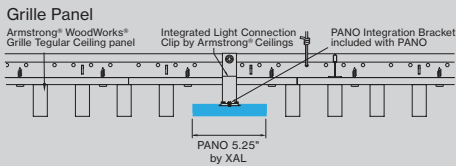

PANO 5.25"

WOODWORKS® GRILLE FORTÉ

PERFORMANCE

- Coordinates with Woodworks® Grille ceiling panel
- Up to 124lm/W
- High performance opal cover
- Remote mountable LED driver
- Damp rated

WoodWorks® Grille Tegular Ceiling Integration